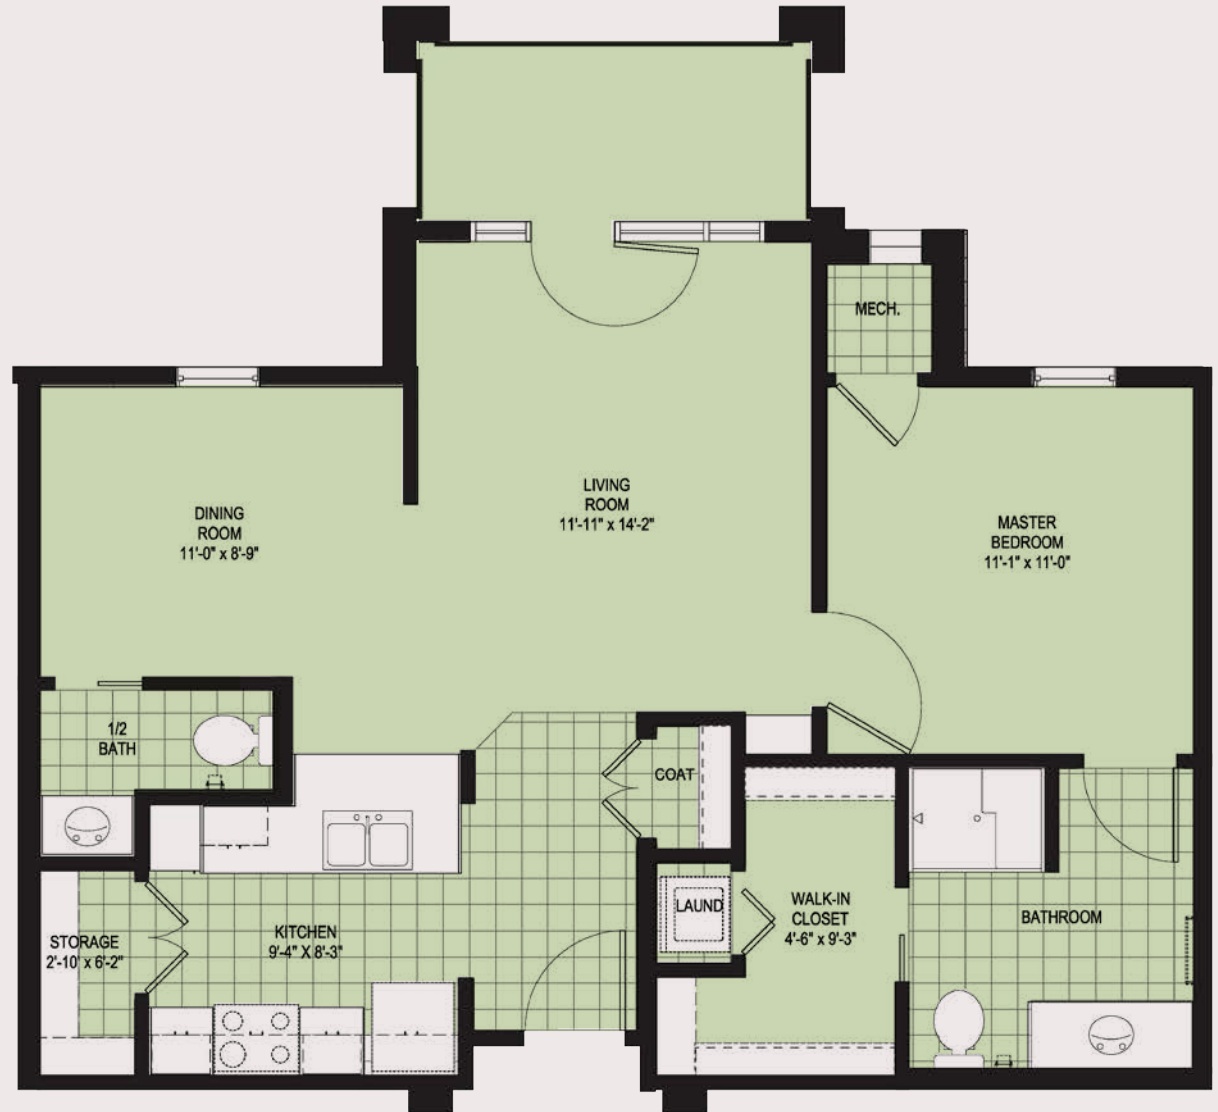

CAMBRIDGE VILLAGE
WILMINGTON

PHASE 2

The Marsh II

1 BEDROOM / 1.5 BATHS
807 SQ FT

CALL US
(910) 239-9500
FOR MORE
INFORMATION

75 CAVALIER DRIVE
WILMINGTON, NC 28405

WWW.CVSLIVING.COM

This plan is for marketing purposes only and is subject to variations. The Cambridge reserves the right to change pricing, delete or modify floor plans and specifications without notice or obligation. All square footage is approximate.