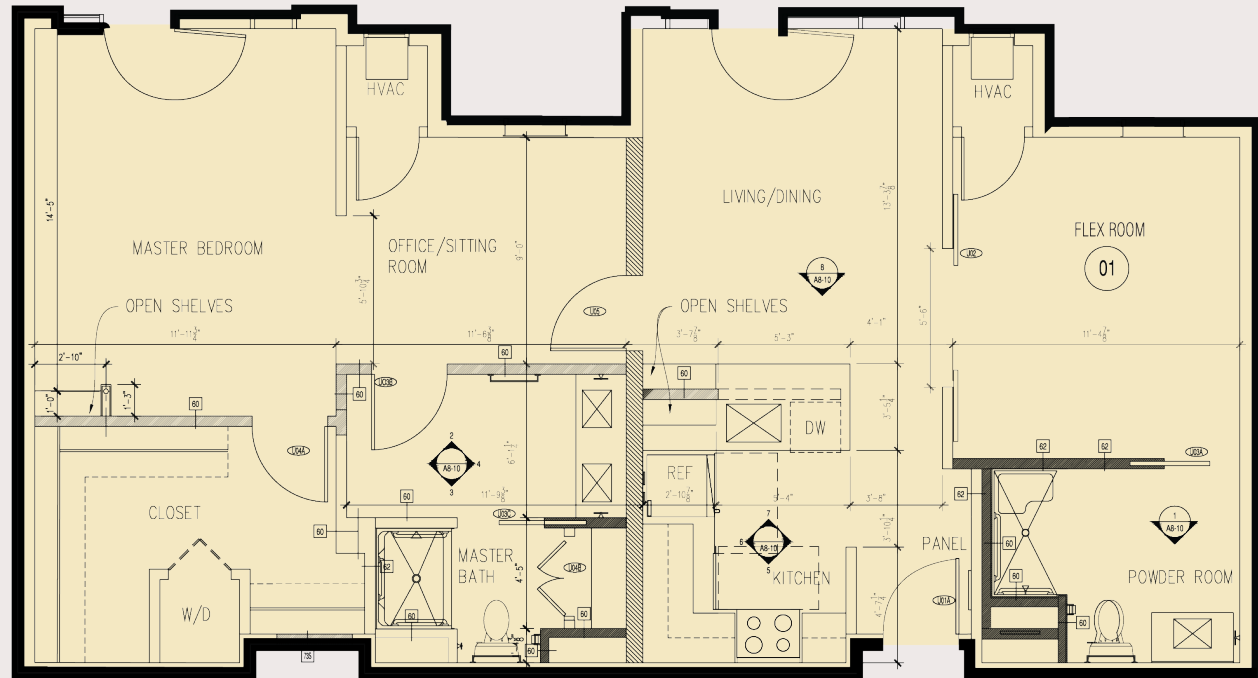

# The Cypress II

1 BEDROOM / 2 BATHS  
1033 SQ FT

CALL US  
**(910) 239-9500**  
FOR MORE  
INFORMATION

75 CAVALIER DRIVE  
WILMINGTON, NC 28405

[WWW.CVSLIVING.COM](http://WWW.CVSLIVING.COM)

*This plan is for marketing purposes only and is subject to variations. The Cambridge reserves the right to change pricing, delete or modify floor plans and specifications without notice or obligation. All square footage is approximate.*