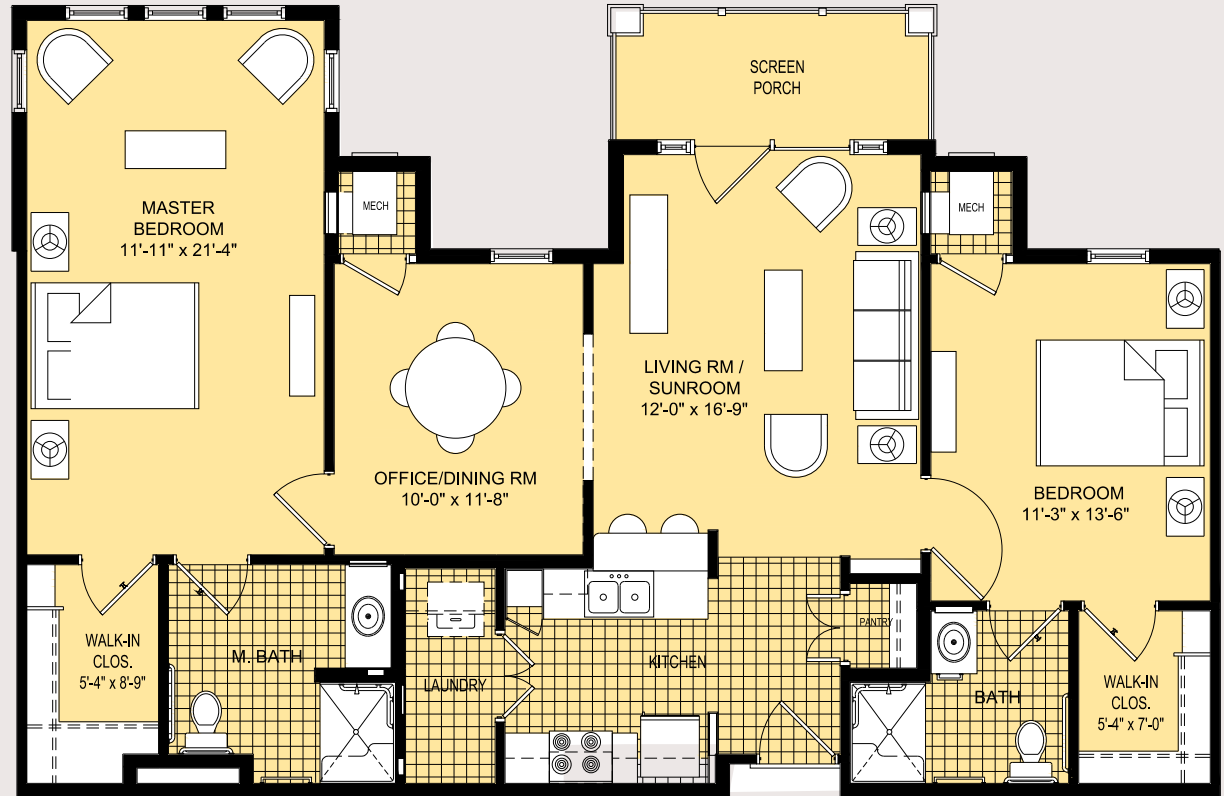

# The Kendall II

MODIFIED

2 BEDROOM / 2 BATH  
1,233 SQ FT

CALL US  
**(910) 239-9500**  
FOR MORE  
INFORMATION

75 CAVALIER DRIVE  
WILMINGTON, NC 28405

[WWW.CVSLIVING.COM](http://WWW.CVSLIVING.COM)

*This plan is for marketing purposes only and is subject to variations. The Cambridge reserves the right to change pricing, delete or modify floor plans and specifications without notice or obligation. All square footage is approximate.*